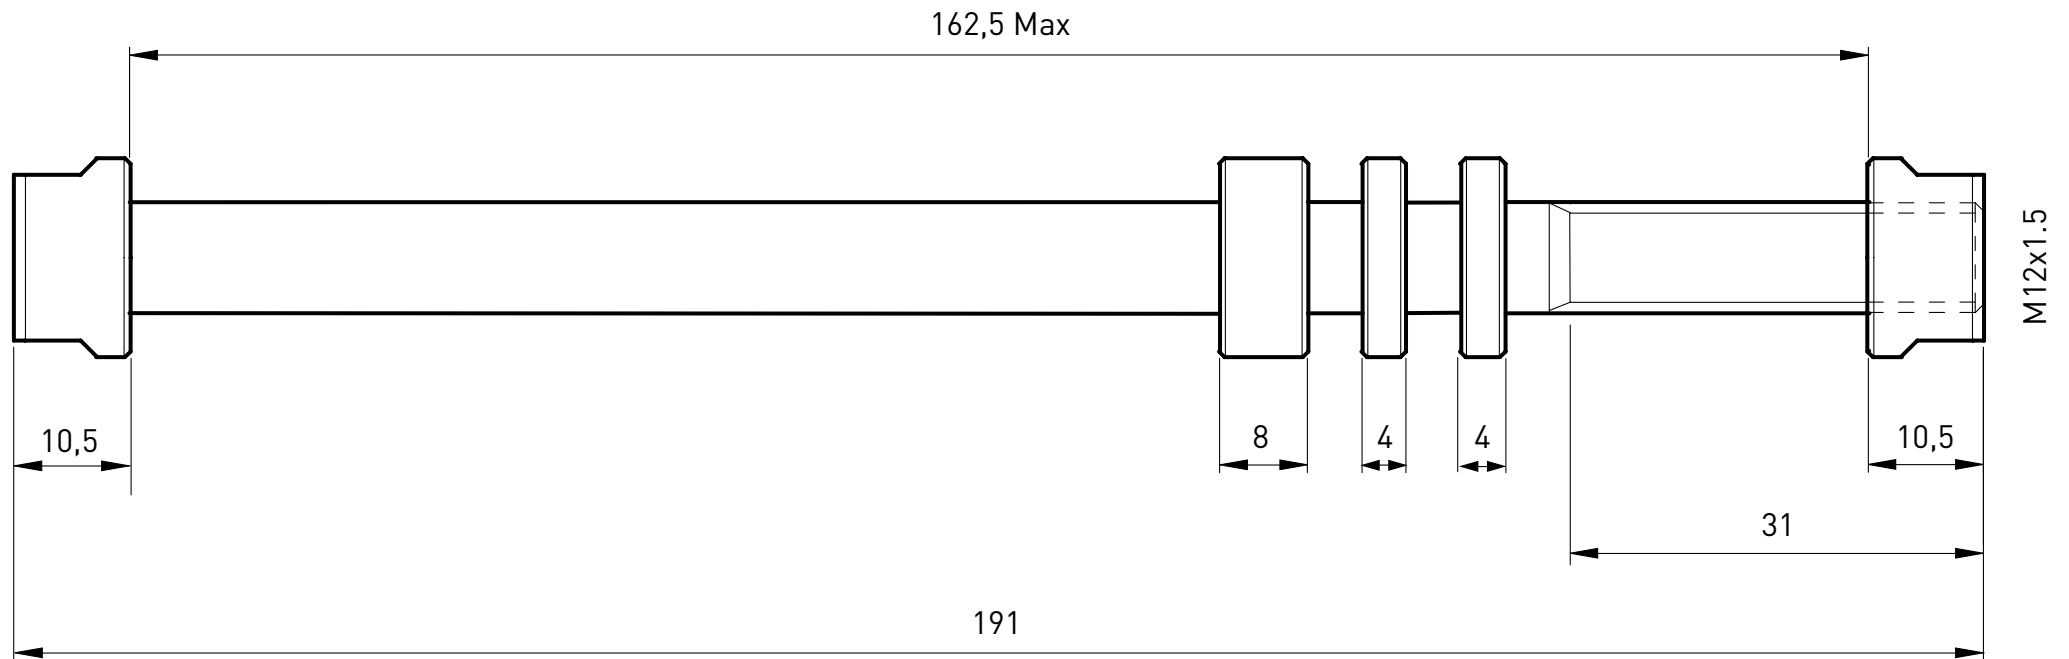

All sizes are shown in millimeters (mm)

Trainer axle M12x1.5 for E-Thru T1710

Suitable for Tacx trainers with rear wheel drive: Genius, IRONMAN, Bushido, Vortex, Flow, Satori, Booster, Blue Motion, Blue Matic and Blue Twist