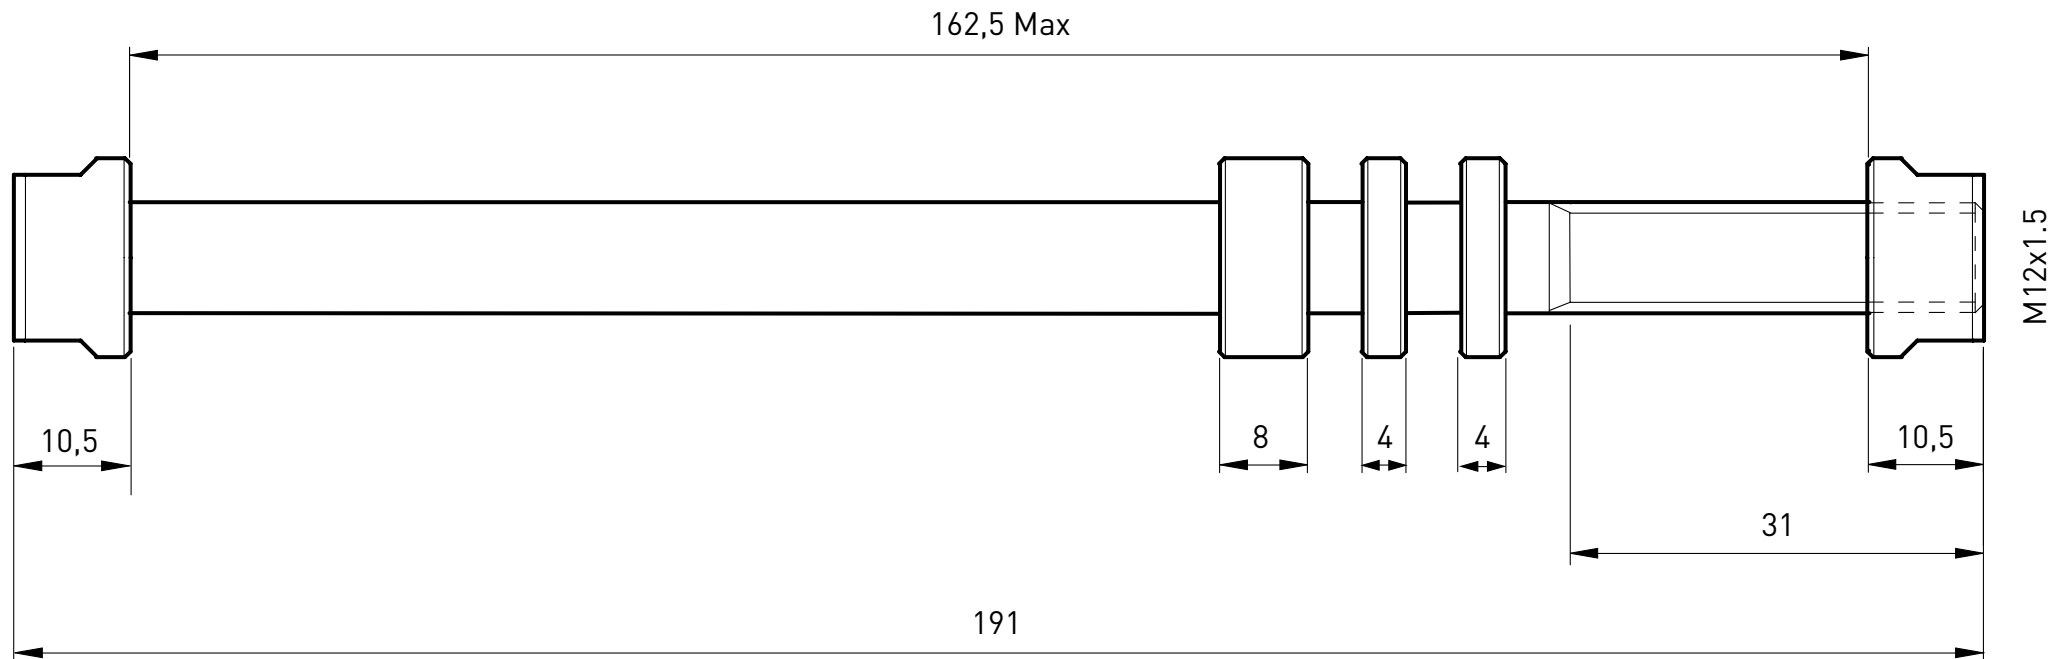

All sizes are shown in millimeters (mm)

Trainer axle M12x1.5 for E-Thru T1710

Suitable for Tacx trainers with rear wheel drive: Genius, IRONMAN, Bushido, Vortex, Flow, Satori, Booster, Blue Motion, Blue Matic and Blue Twist