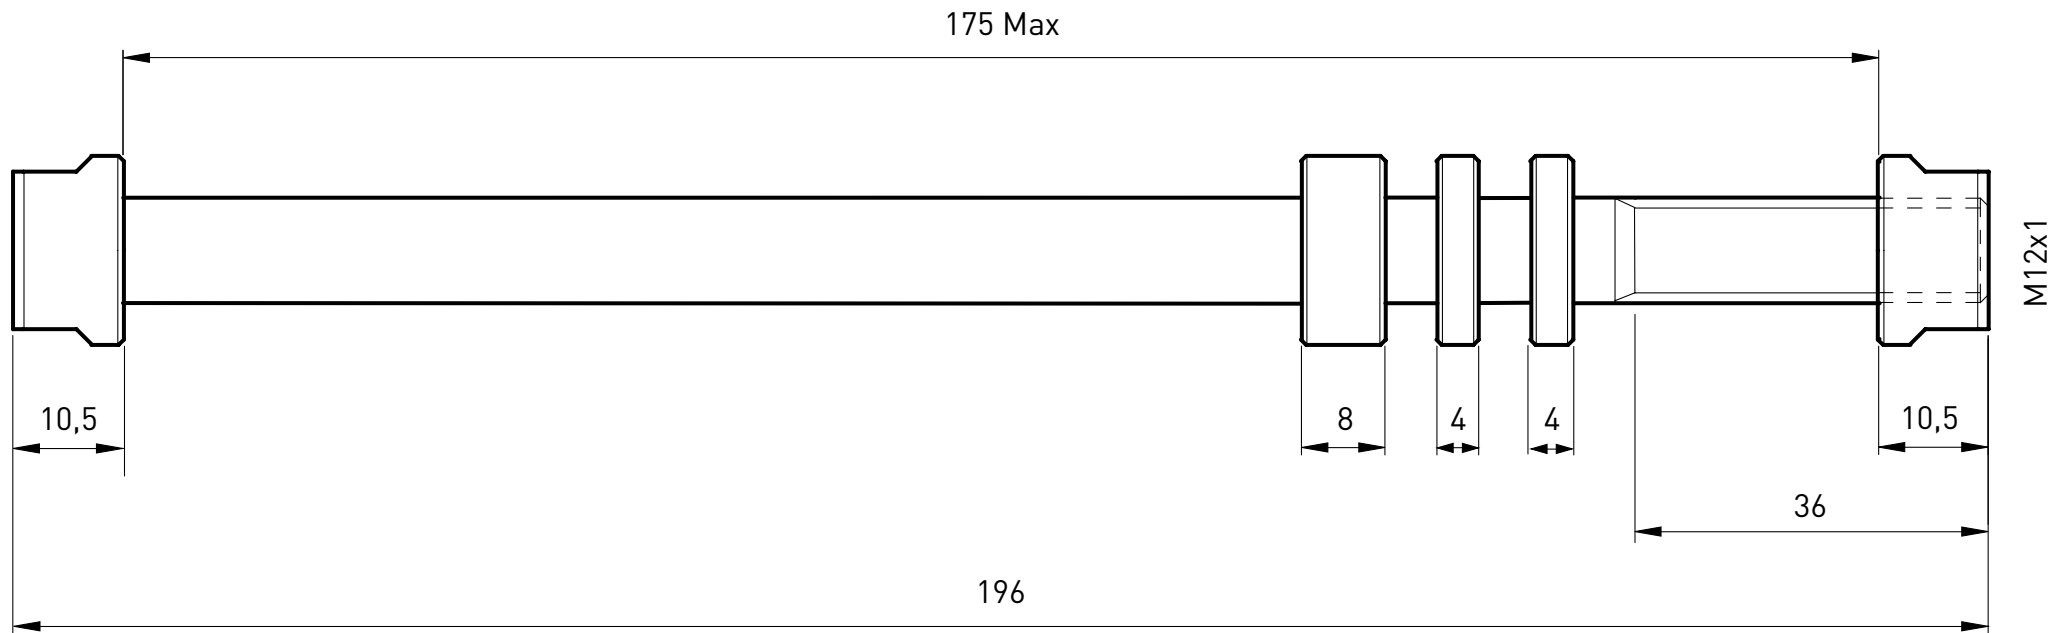

Trainer axle M12x1 for E-Thru T1711

Suitable for Tacx trainers with rear wheel drive: Genius, IRONMAN, Bushido, Vortex, Flow, Satori, Booster, Blue Motion, Blue Matic and Blue Twist

All sizes are shown in millimeters (mm)