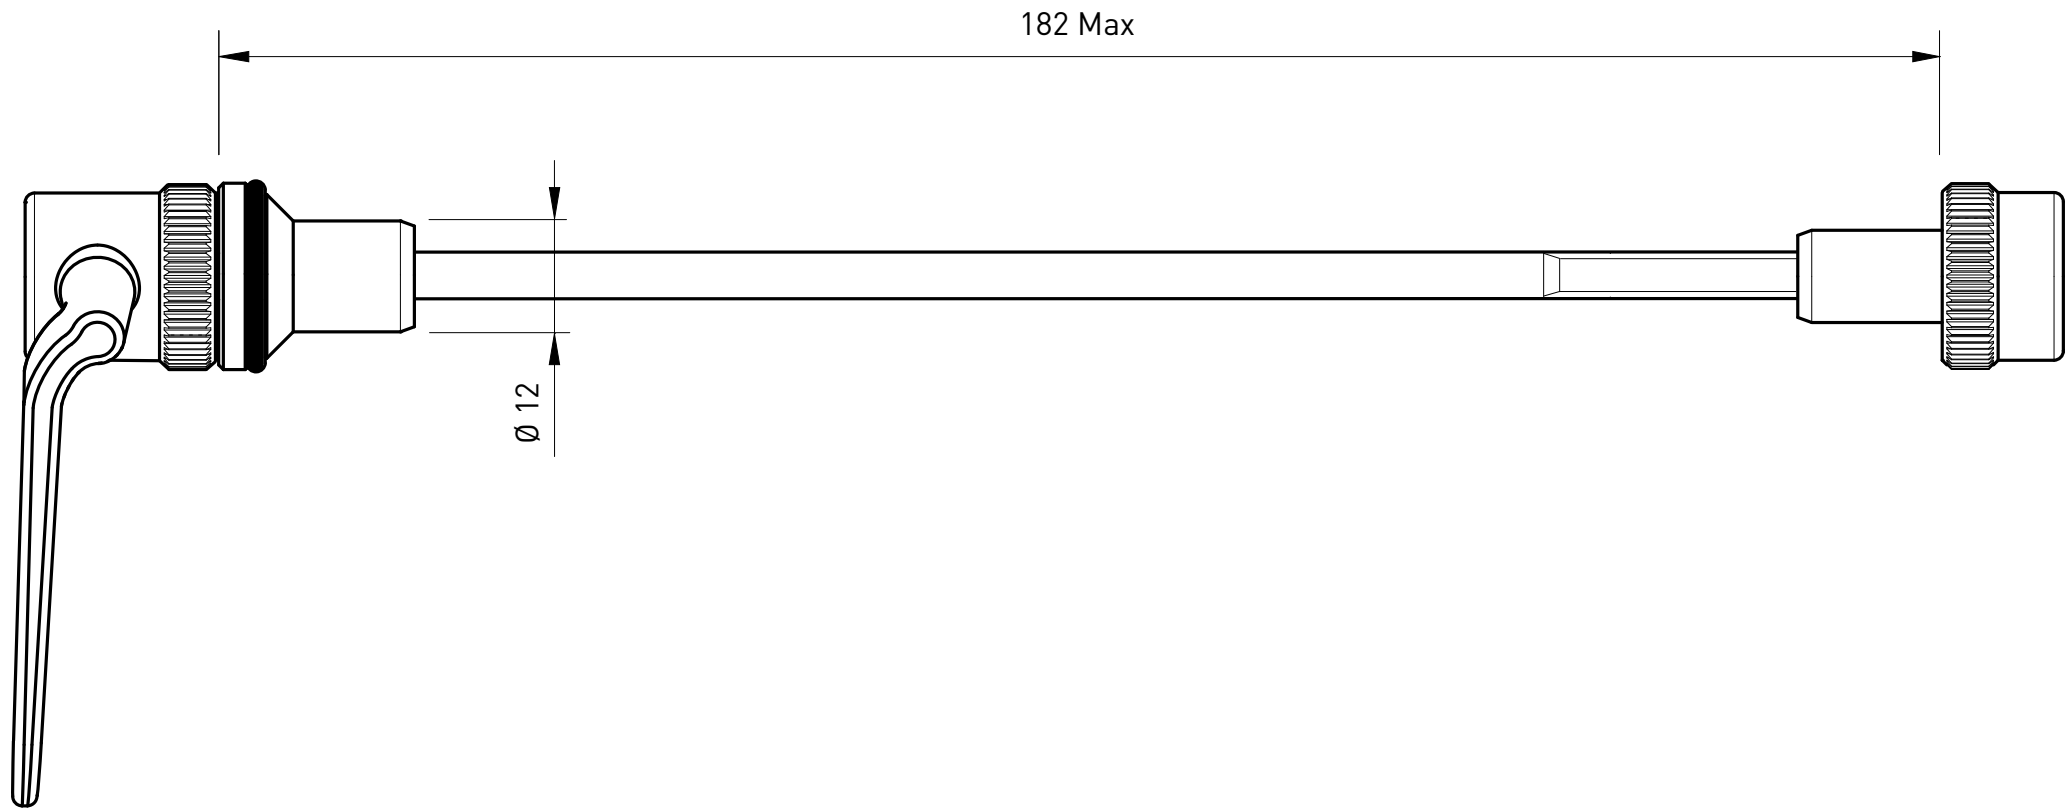

All sizes are shown in millimeters (mm)

Trainer axle M12x1 for E-Thru T1711

Suitable for Tacx trainers with rear wheel drive: Genius, IRONMAN, Bushido, Vortex, Flow, Satori, Booster, Blue Motion, Blue Matic and Blue Twist

All sizes are shown in millimeters (mm)

Direct drive quick release with adapter set 142x12mm T2835

Suitable for Tacx trainers with direct drive: NEO, FLUX

All sizes are shown in millimeters (mm)

Direct drive quick release with adapter set 135x10mm T2840