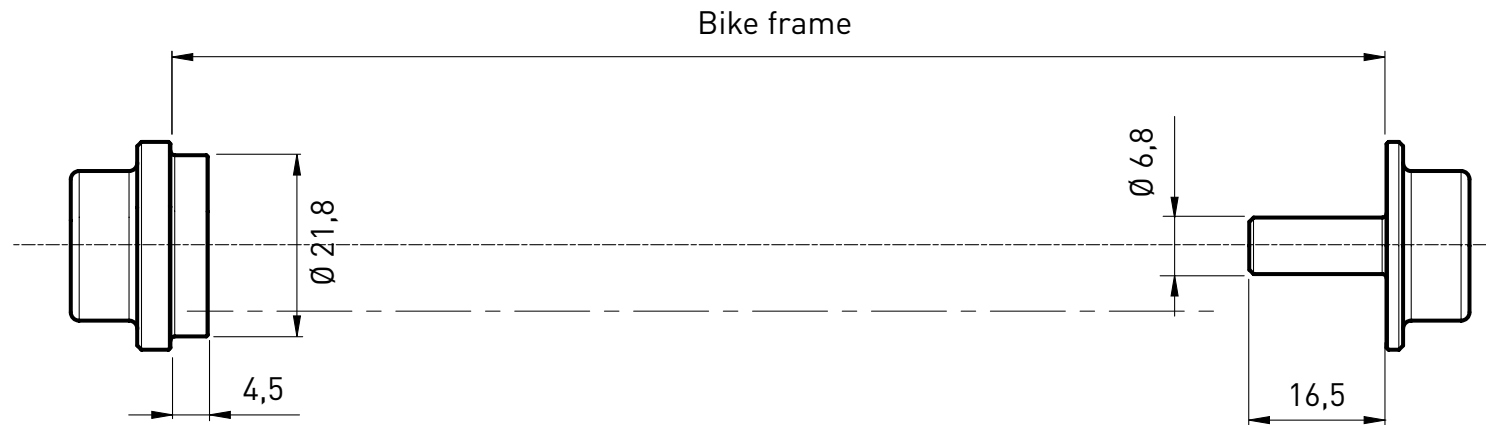

Trainer adapter for X-12 axle T1709

Suitable for Tacx trainers with rear wheel drive: Genius, IRONMAN, Bushido, Vortex, Flow, Satori, Booster, Blue Motion, Blue Matic and Blue Twist

All sizes are shown in millimeters (mm)