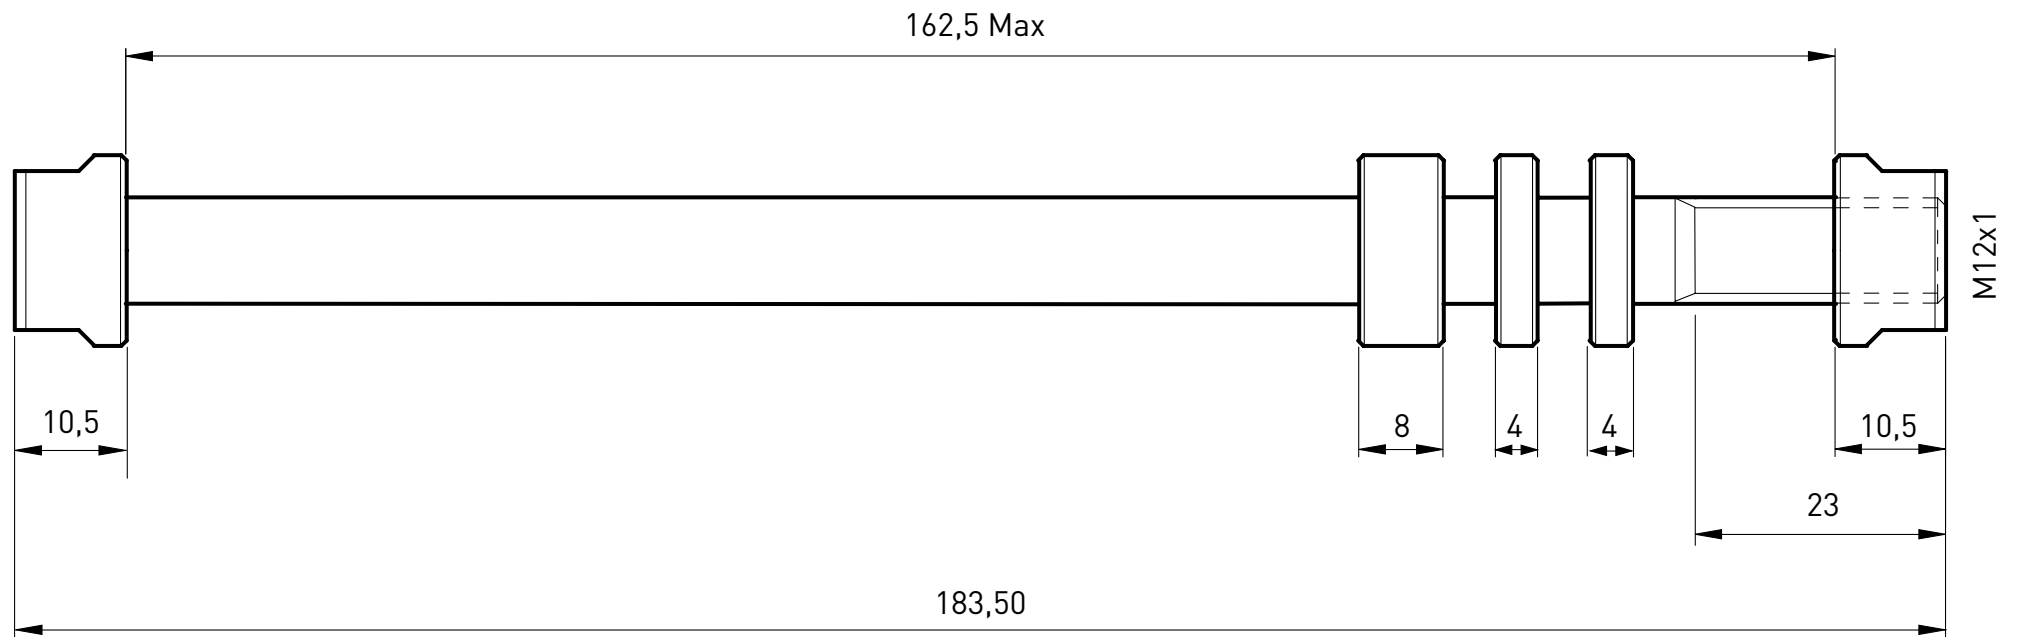

Tacx

Dimensions of Tacx trainer axles

T1707, T1708, T1709, T1710, T1711, T2835 & T2840

Last updated February 2016

Trainer axle for E-Thru 10 mm T1706

Suitable for Tacx trainers with rear wheel drive: Genius, IRONMAN, Bushido, Vortex, Flow, Satori, Booster, Blue Motion, Blue Matic and Blue Twist

All sizes are shown in millimeters (mm)

Trainer axle for E-Thru 12 mm T1707

Suitable for Tacx trainers with rear wheel drive: Genius, IRONMAN, Bushido, Vortex, Flow, Satori, Booster, Blue Motion, Blue Matic and Blue Twist

All sizes are shown in millimeters (mm)

Trainer axle M12x1.75 for E-Thru T1708

Suitable for Tacx trainers with rear wheel drive: Genius, IRONMAN, Bushido, Vortex, Flow, Satori, Booster, Blue Motion, Blue Matic and Blue Twist

All sizes are shown in millimeters (mm)

Trainer axle M12x1.5 for E-Thru T1710

Suitable for Tacx trainers with rear wheel drive: Genius, IRONMAN, Bushido, Vortex, Flow, Satori, Booster, Blue Motion, Blue Matic and Blue Twist