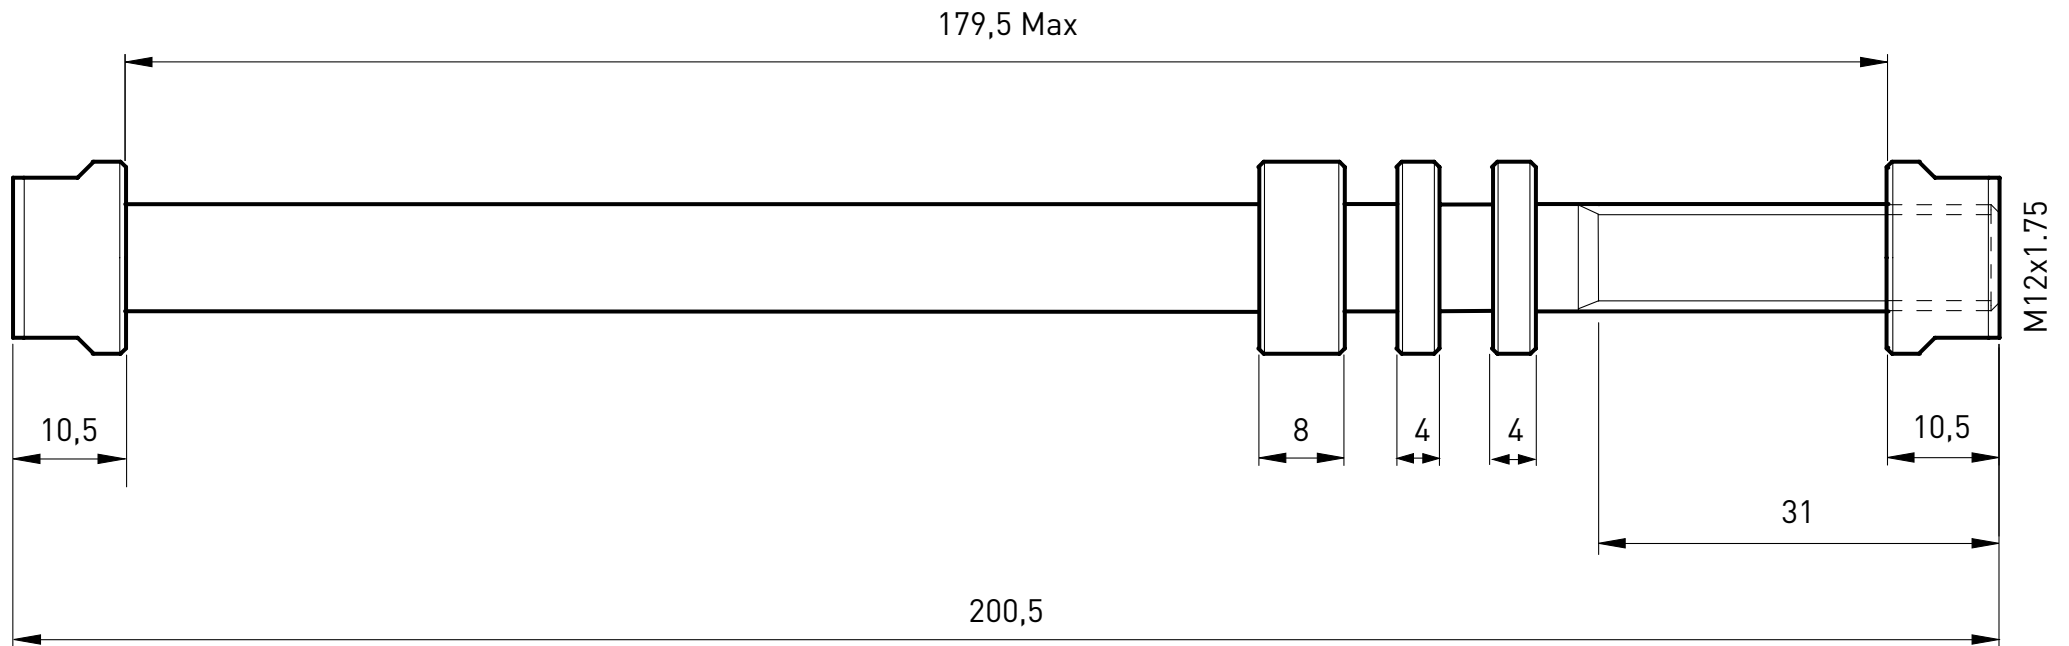

Tacx

Dimensions of Tacx trainer axles

T1707, T1708, T1709, T1710, T1711, T2835 & T2840

Last updated February 2016

Trainer axle for E-Thru 10 mm T1706

Suitable for Tacx trainers with rear wheel drive: Genius, IRONMAN, Bushido, Vortex, Flow, Satori, Booster, Blue Motion, Blue Matic and Blue Twist

All sizes are shown in millimeters (mm)

Trainer axle for E-Thru 12 mm T1707

Suitable for Tacx trainers with rear wheel drive: Genius, IRONMAN, Bushido, Vortex, Flow, Satori, Booster, Blue Motion, Blue Matic and Blue Twist

All sizes are shown in millimeters (mm)

Trainer axle M12x1.75 for E-Thru T1708

Suitable for Tacx trainers with rear wheel drive: Genius, IRONMAN, Bushido, Vortex, Flow, Satori, Booster, Blue Motion, Blue Matic and Blue Twist

All sizes are shown in millimeters (mm)

Trainer axle M12x1.5 for E-Thru T1710

Suitable for Tacx trainers with rear wheel drive: Genius, IRONMAN, Bushido, Vortex, Flow, Satori, Booster, Blue Motion, Blue Matic and Blue Twist