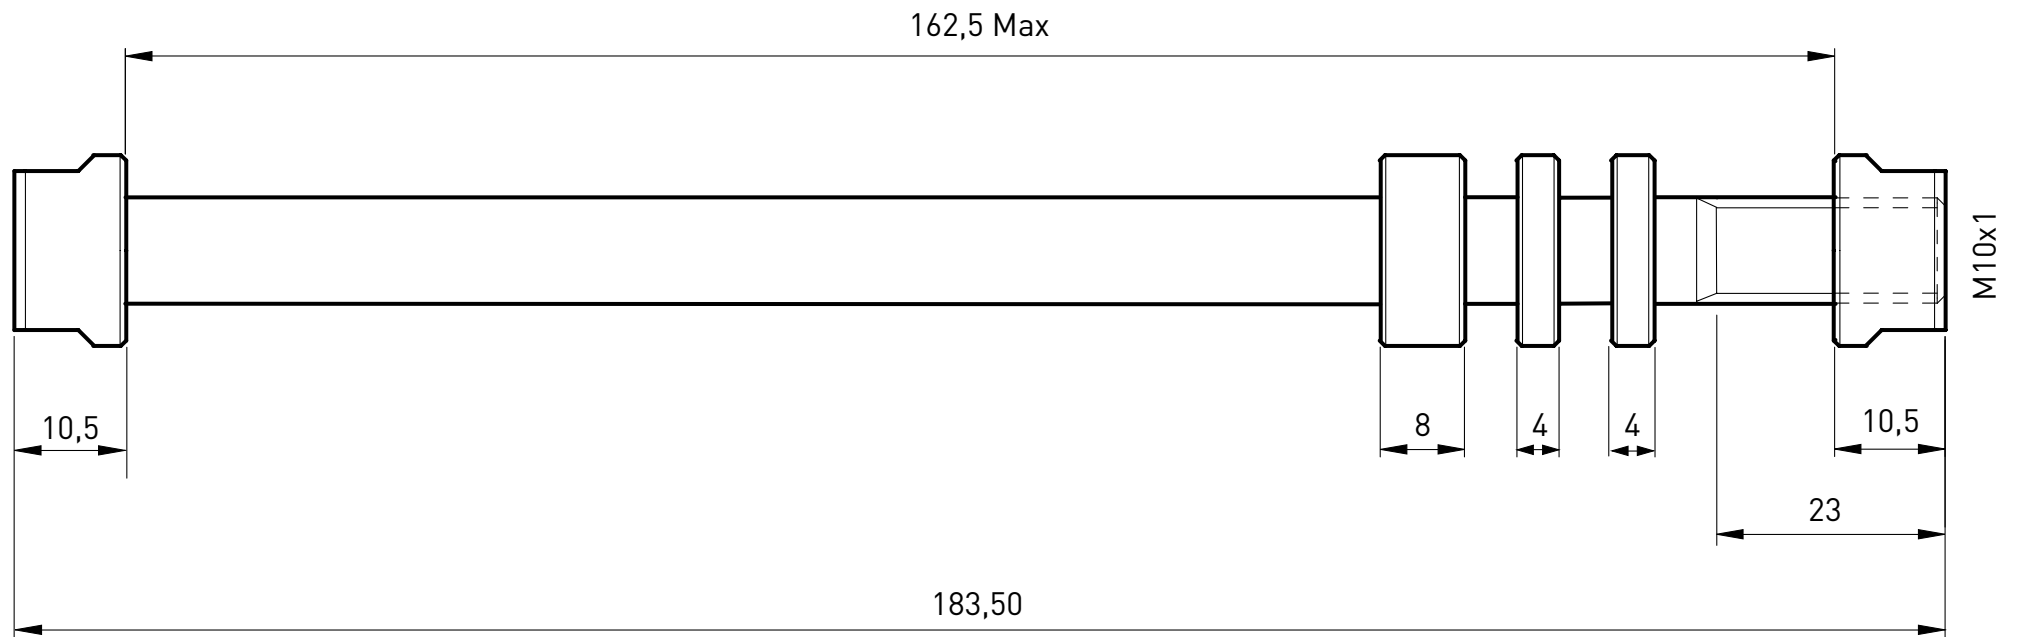

Tacx

Dimensions of Tacx trainer axles

T1707, T1708, T1709, T1710, T1711, T2835 & T2840

Last updated February 2016

Trainer axle for E-Thru 10 mm T1706

Suitable for Tacx trainers with rear wheel drive: Genius, IRONMAN, Bushido, Vortex, Flow, Satori, Booster, Blue Motion, Blue Matic and Blue Twist

All sizes are shown in millimeters (mm)

Trainer axle for E-Thru 12 mm T1707

Suitable for Tacx trainers with rear wheel drive: Genius, IRONMAN, Bushido, Vortex, Flow, Satori, Booster, Blue Motion, Blue Matic and Blue Twist

All sizes are shown in millimeters (mm)

Trainer axle M12x1.75 for E-Thru T1708

Suitable for Tacx trainers with rear wheel drive: Genius, IRONMAN, Bushido, Vortex, Flow, Satori, Booster, Blue Motion, Blue Matic and Blue Twist

All sizes are shown in millimeters (mm)

Trainer axle M12x1.5 for E-Thru T1710

Suitable for Tacx trainers with rear wheel drive: Genius, IRONMAN, Bushido, Vortex, Flow, Satori, Booster, Blue Motion, Blue Matic and Blue Twist