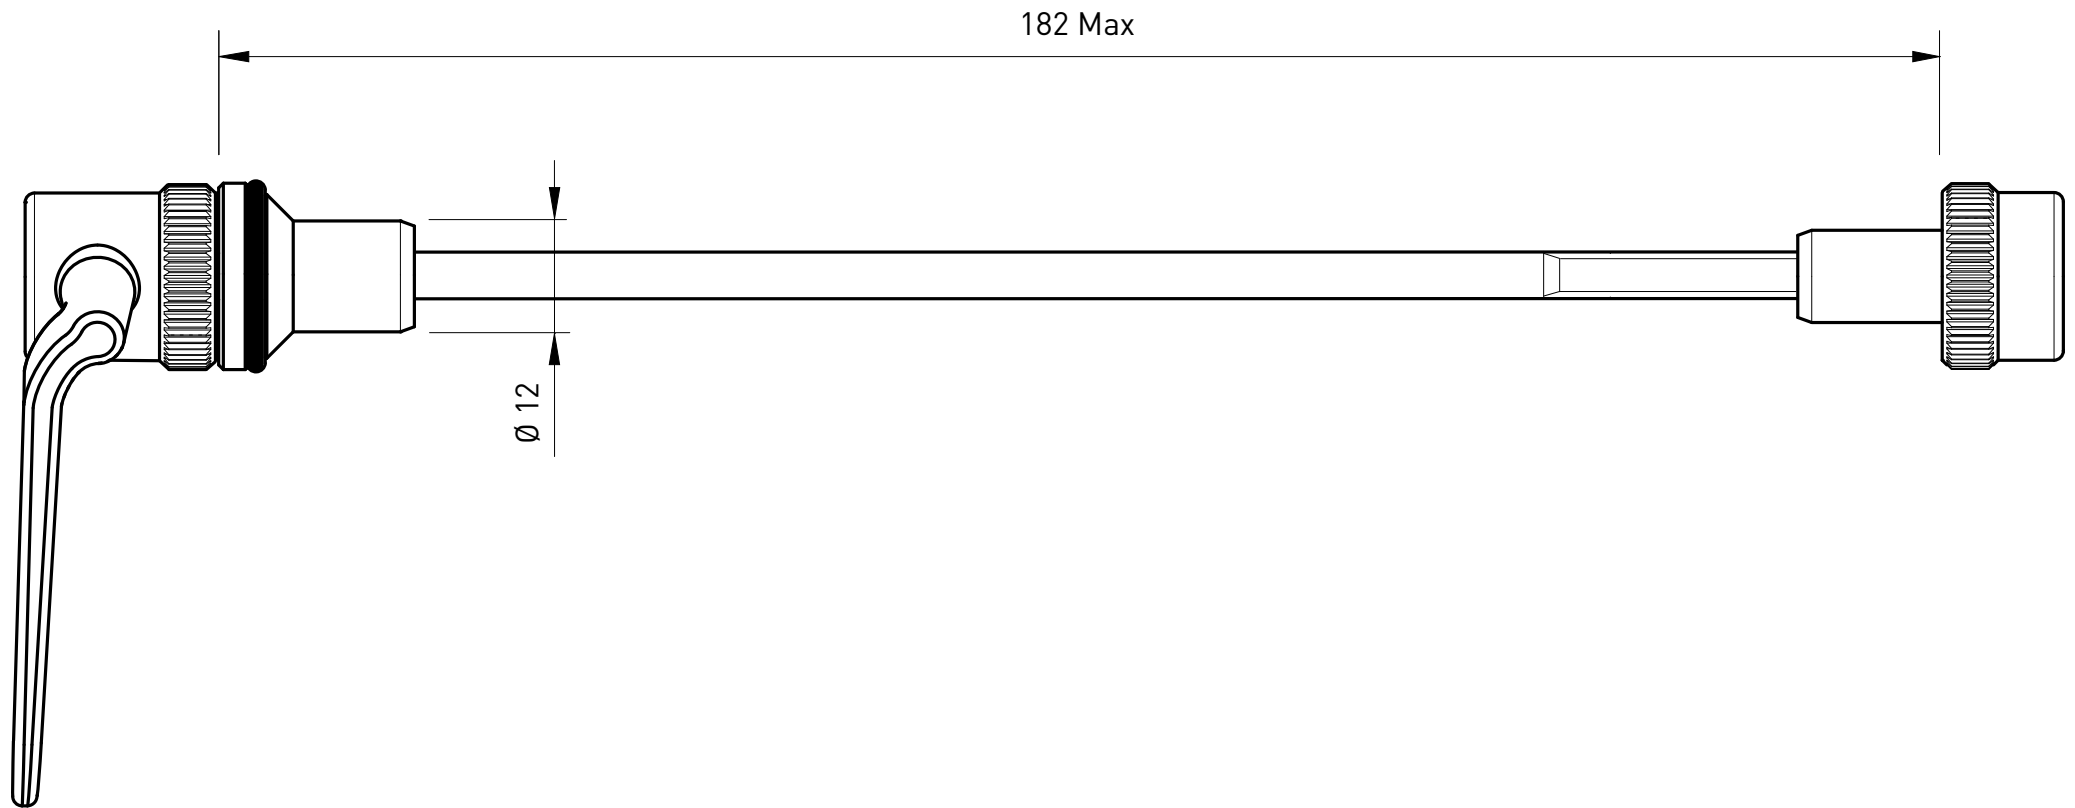

All sizes are shown in millimeters (mm)

Trainer axle M12x1 for E-Thru T1711

Suitable for Tacx trainers with rear wheel drive: Genius, IRONMAN, Bushido, Vortex, Flow, Satori, Booster, Blue Motion, Blue Matic and Blue Twist

All sizes are shown in millimeters (mm)

Direct drive quick release with adapter set 142x12mm T2835

Suitable for Tacx trainers with direct drive: NEO, FLUX

All sizes are shown in millimeters (mm)

Direct drive quick release with adapter set 135x10mm T2840