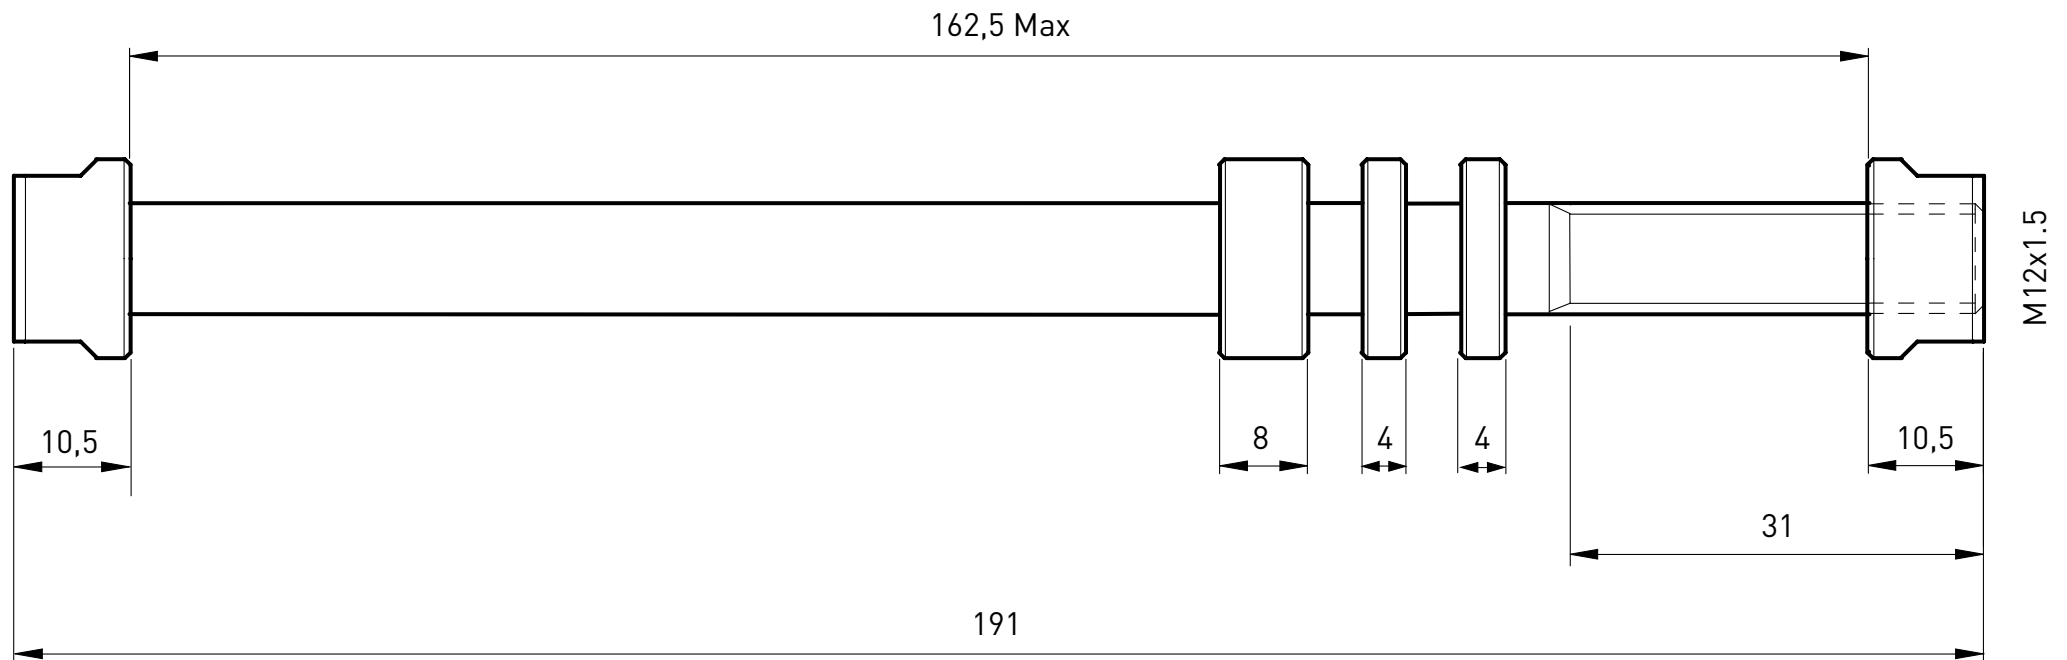

All sizes are shown in millimeters (mm)

Trainer axle M12x1.5 for E-Thru T1710

Suitable for Tacx trainers with rear wheel drive: Genius, IRONMAN, Bushido, Vortex, Flow, Satori, Booster, Blue Motion, Blue Matic and Blue Twist